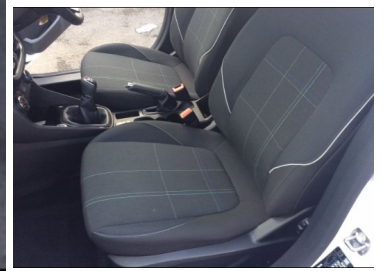

2018(68) Ford Fiesta 1.1 Style 5dr

£9,495

Engine: Petrol
Body: Hatchback
Gearbox: Manual
Capacity: 1084cc
Colour: White
Mileage: 17,515
CO²: 115g/km
MPG: 55.4mpg
Top Speed: 99mph
BHP: 68bhp
Insurance Grp: 2E

Lancashire & Williams Ltd
 181 Gorton Rd
 Reddish
 Stockport
 Cheshire, SK5 6LH

FULL MAIN DEALER SERVICE HISTORY	ELECTRIC POWER STEERING
TRIP COMPUTER	FORD EASY FUEL
AUTOMATIC HEADLIGHTS	AUXILIARY INPUT SOCKET
BODY COLOUR DOOR HANDLES	BODY COLOUR BUMPERS WITH FRONT MESH GRILLE
BODY COLOUR REAR SPOILER	BODY COLOUR ELECTRIC ADJUSTABLE HEATED DOOR MIRRORS WITH INTEGRAL INDICATORS
HALOGEN PROJECTOR HEADLAMPS WITH DAYTIME RUNNING LIGHTS	ELECTRIC FRONT WINDOWS/ONE TOUCH FACILITY
60/40 SPLIT FOLDING REAR SEAT	REAR WIPER
AMBIENT LIGHTING	TINTED GLASS
CHROME INNER DOOR HANDLES	12V SOCKET IN CENTRE CONSOLE
FOOTWELL ILLUMINATION	ADJUSTABLE HEAD RESTRAINTS
FRONT SEATBACK POCKETS	BOOT CARPET
ILLUMINATED GLOVEBOX	CLOTH SEAT TRIM
MANUAL AIR CONDITIONING	FRONT MAP READING LIGHTS
RAKE/REACH ADJUSTABLE STEERING WHEEL	HEIGHT ADJUSTABLE DRIVER'S SEAT
3 POINT SEATBELTS ON ALL REAR	LOAD AREA LIGHT
	POLLEN FILTER
	REAR CENTRE HEAD RESTRAINT
	NCAP PACK - FIESTA
	ABS+EBA